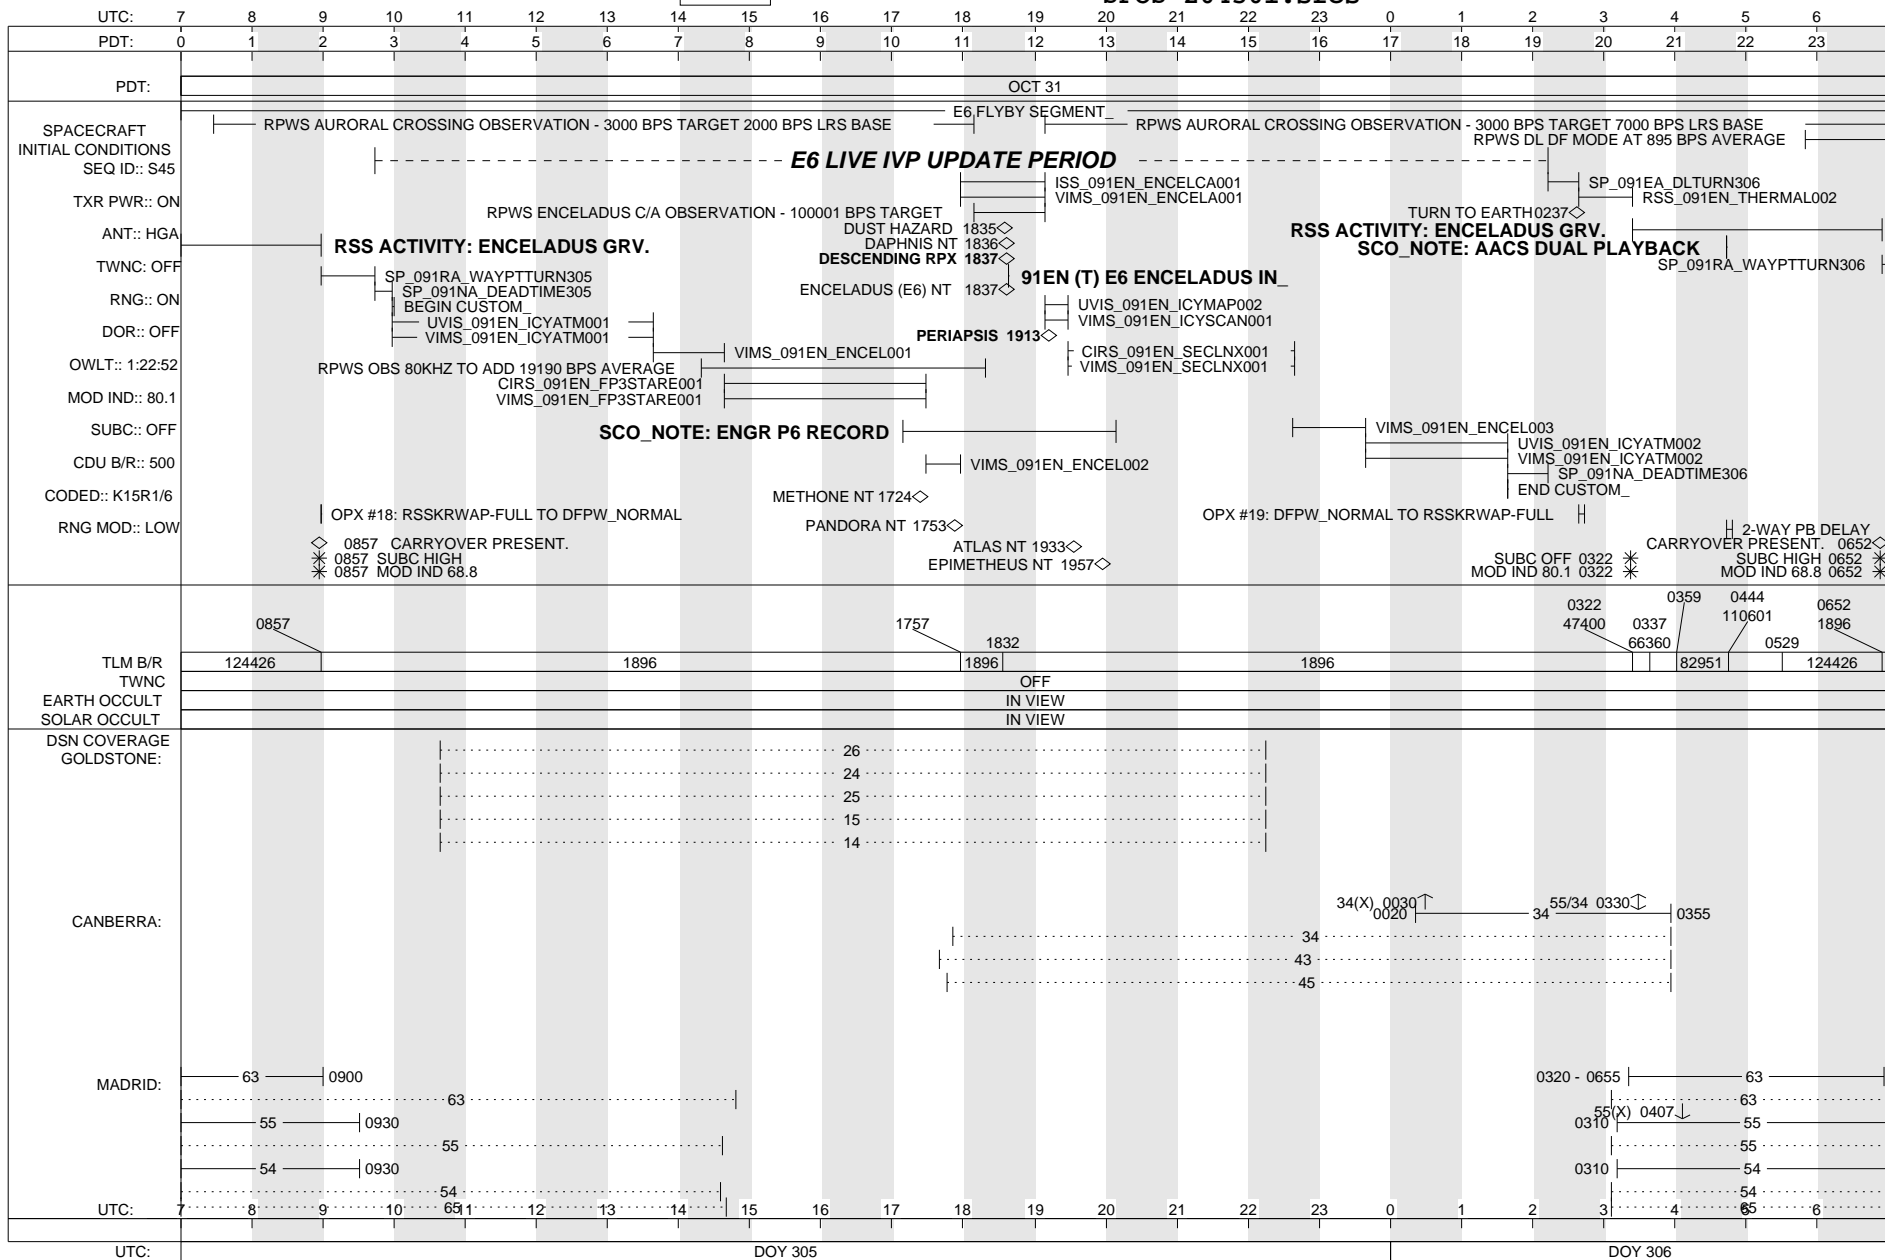

FRIDAY 305-306

OCTOBER 31, 2008 - NOVEMBER 1, 2008

MISSING
IMAGE

CASSINI SFOS

SOE z0450i.soe
SFOS z0450i.sfos

ISSUE DATE: 10/15/08