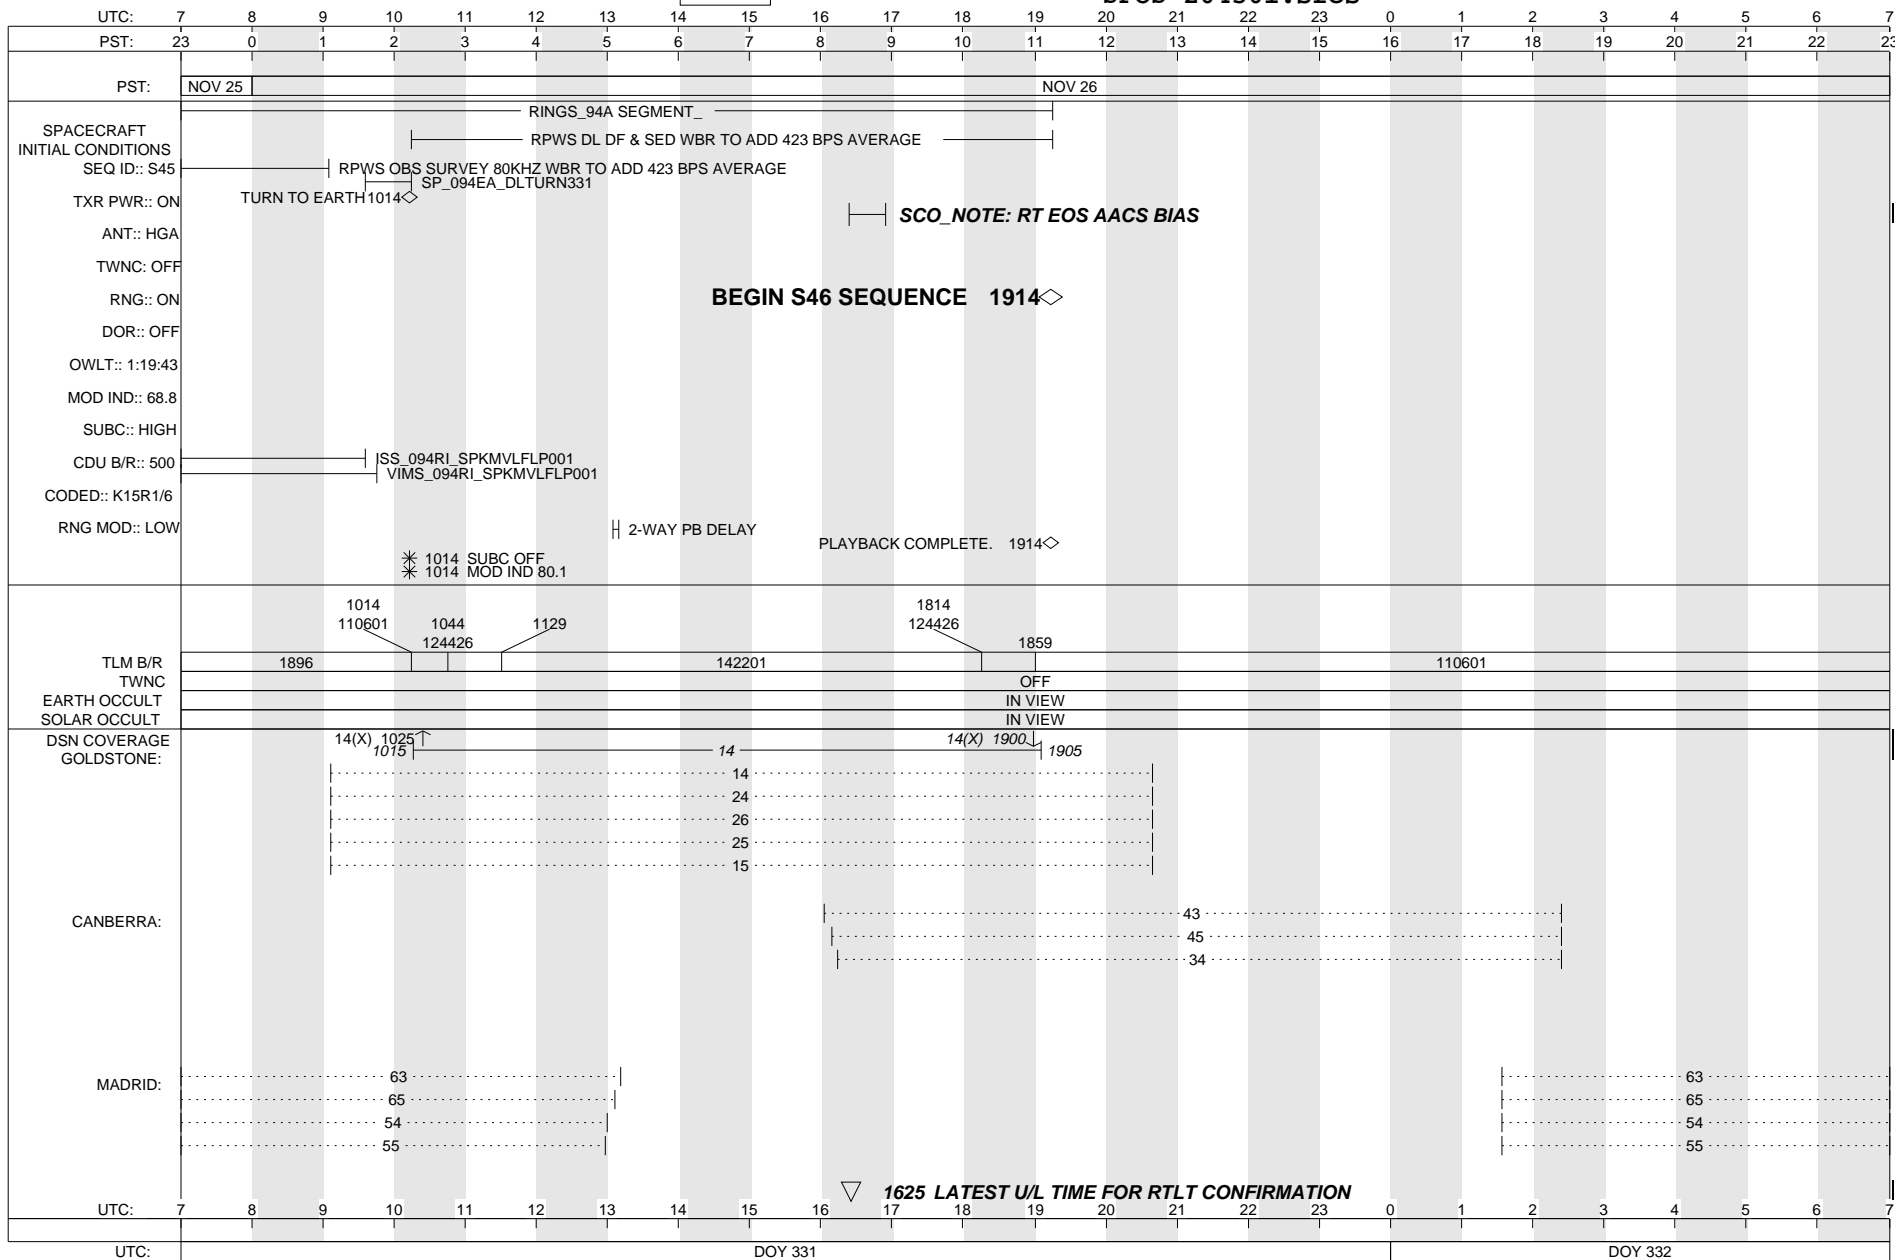

WEDNESDAY 331-332

NOVEMBER 26, 2008 - NOVEMBER 27, 2008

MISSING
IMAGE

CASSINI SFOS

SOE z0450i.soe
SFOS z0450i.sfos

ISSUE DATE: 10/15/08